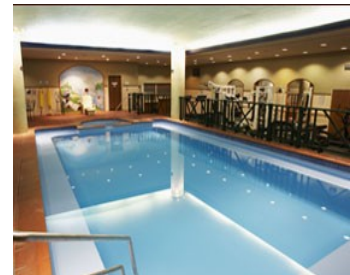

Star Rating: 3½ Star
Walking distance to the Sebel Albert Park: Adjacent to Venue

CITIGATE ALBERT PARK

MELBOURNE

Check-in Time: 1400 hours
Check-out Time: 1000 hours

Citigate Room

Single Room: Double Bed
Double Room: Double Bed
Twin Room: 2 King Singles or 2 Double Beds
Additional Person: A\$36.00 per night for a Rollaway Bed (Subject to change)

Room Facilities

- Air Conditioning
- Non Smoking Floors
- Tea & Coffee Making Facilities
- 24 Hour In-house Movies (Additional Charges Apply)
- In-room safe
- Remote Controlled Television
- Iron & Ironing Board
- International Direct Dial Telephones

Hotel Facilities

- 24 Hour Reception
- Concierge
- Valet Car Parking Available (Additional Charges Apply)
- Express Check-out Available
- Fully Equipped Gymnasium
- Sauna
- All Weather Tennis Courts Adjacent to the Hotel
- 24 Hour Room Service
- Daily Housekeeping Service
- Full Laundry & Valet Service
- Business Centre with Internet Access, a Boardroom & Secretarial Facilities
- Indoor Heated Swimming Pool & Spa
- 18 Hole Golf Course Opposite the Hotel